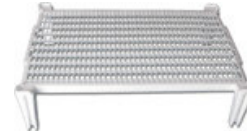

## STACKABLE PLASTIC GRID FOR CHEESES GP-180 GP-210

Made of food grade polypropylene  
Color: White

	Models	
	GP-180	GP-210
W x D (cm):	76 x 58	
Total height (cm):	18	21
Useful height (cm):	15	18

Option:  
GP-xxx/1 S.S. trolley with casters.

## STACKABLE PLASTIC CASSETTES

CPFP-105 CPGF-130 P00625 PL-1918

Made of food grade polypropylene

	Models			
	CPFP-105	CPGF-130	P00625	PL-1918
Type:	Flat bottom and grilled walls	Grilled bottom and walls	Grilled bottom and walls	Closed bottom and walls
Internal dimension (mm):	590 x 400 x h 100	565 x 365 x h 115	610 x 415 x h 90	565 x 365 x h 190
External dimension (mm):	630 x 440 x h 105	600 x 400 x h 130	640 x 445 x h 110	600 x 400 x h 195
				

Option PL-1912/C Plastic lid for PL1918.

## PLASTIC PALLET PLL-800

Polyethylene Europallet

With anti-slip border for Euro cassettes  
Food grade, forkable on 4 sides  
Dimension: 800 x 1200 x h 160 mm  
Weight: Kg 18  
Load capacity: Kg 4800 (on forks: Kg 1000)  
Standard color: white